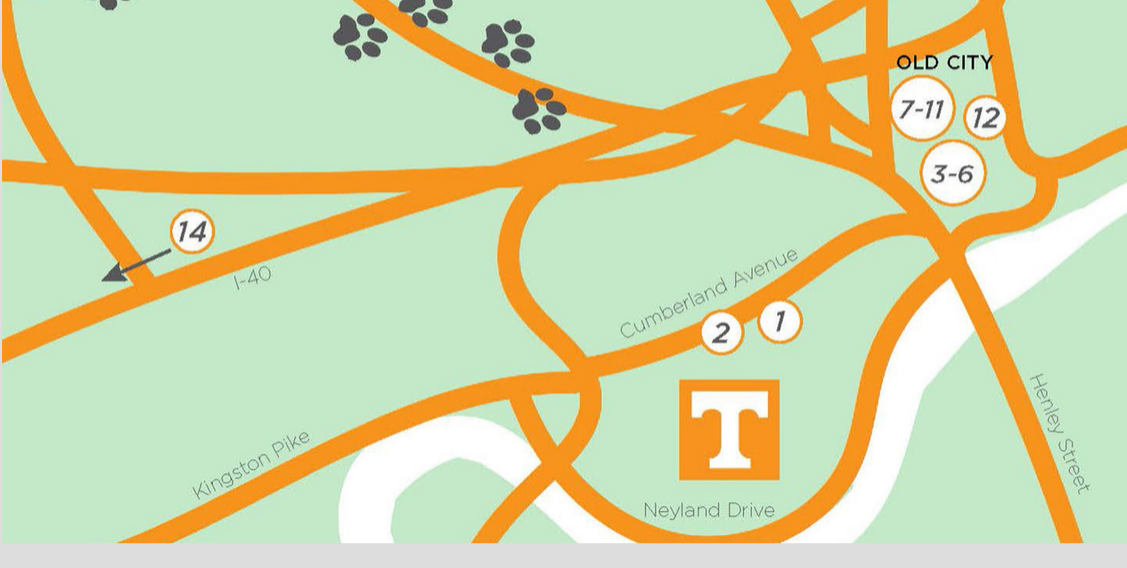

[Global Catalyst Research Awardees](#)

[Global Catalyst Programming and Travel Awardees](#)

Engage with Other Cultures Near Campus through Food

We asked the question, "How can Vols engage with other cultures locally?" The answer is food! Discover international eateries close to UT's campus [using our International Cuisine Map](#).